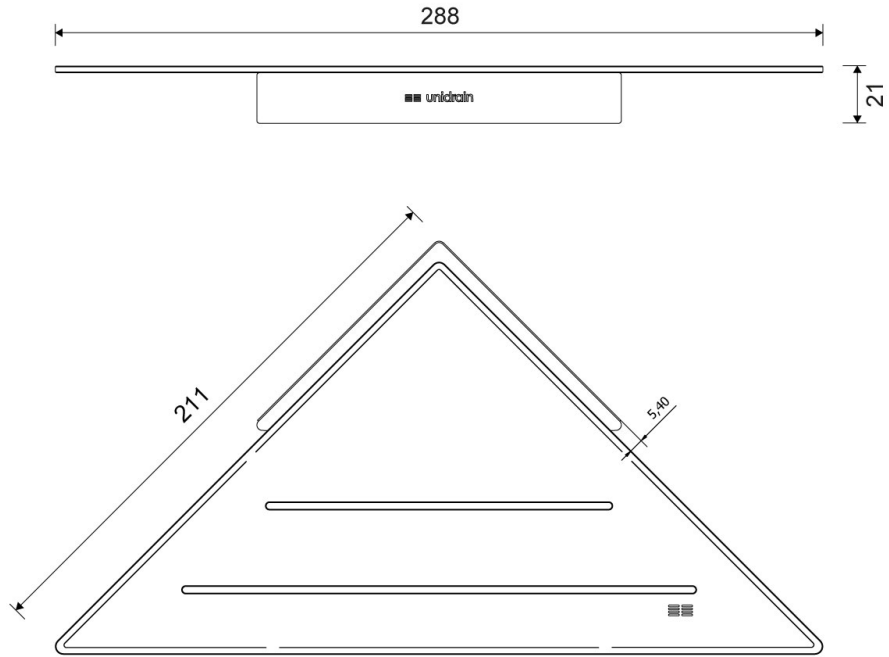

7213

Reframe | Soap shelf

Soap shelf Copper

Soap shelf in a reinforced steel plate to secure stability. Discreet grooves drain water away and an anti-slip barrier keeps shower essentials from sliding when the shelf is wet. The innovative wall mount can be adapted to corners, which are not exactly 90°.

Specifications

ITEM NUMBER	GTIN NUMBER	WEIGHT
7213	5707692010502	600 g
MATERIAL	SURFACE	DEPTH
Stainless steel (AISI 304)	PVD: Copper	211 mm
WIDTH		
288 mm		

7213

Products